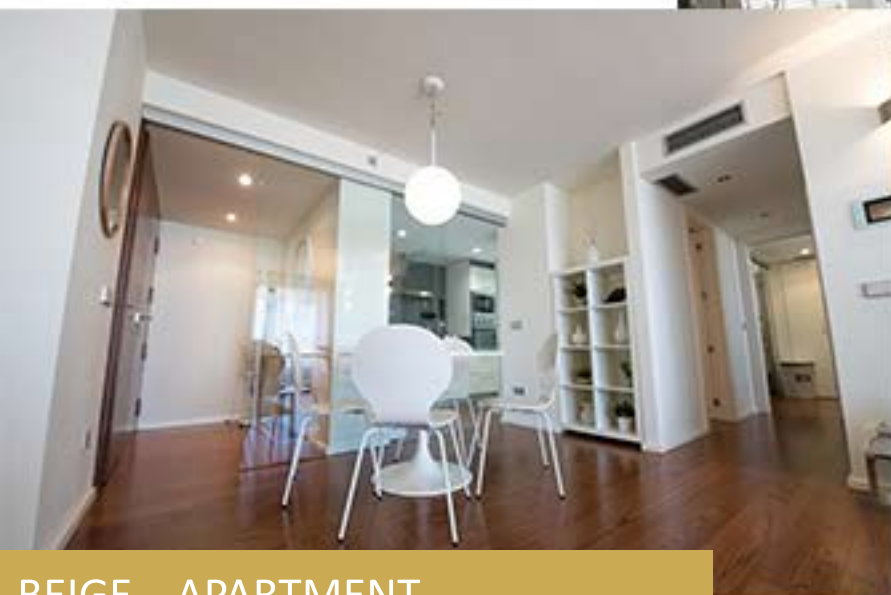

BEIGE APARTMENT

MARINA DE BOTAFOCH

IBIZA

2 Bedrooms

2 Bathrooms

Community Pool

PROPERTY FEATURES

- ✔ 2 Bedrooms
 - 1 King Size Bed
 - 2 Single Size Beds
- ✔ Large Living Room
 - 1 Sofa Chaise Longue + 1 Pouff bed
- ✔ 2 Bathrooms (1 en Suite)
- ✔ Upstairs Terrace with Jacuzzi
- ✔ Equipped Kitchen
- ✔ New building 85mq Apartment
- ✔ Covered Furnished Terrace
- ✔ Community Pool, Solarium Area
- ✔ Reception and Video Control
- ✔ Private Covered Parking
- ✔ Perfect for families and couple

Capacity 4+1 people

BEIGE APARTMENT

EQUIPMENT

Sheets and Bath Towels
Washer & Dryer Machine
Microwave and Oven
Air Conditioning
Fridge, Freezer
Coffee Machine
Internet Wi-fi
Jacuzzi Pool
Dishwasher
Plasma Tv
Hair Dryer

BEIGE - MASTER ROOM

MASTER ROOM

1 King Size Bed
Wardrobe
Bathroom en suite
(Sinks, Shower, Toilet)
Shower Jacuzzi with sauna

DISTANCES

Botafoch Marina Paseo: 400 mt
Casino', Lio, Cipriani, Pacha: 300 mt
Marina Lux District: 300 mt
Ushuaia, Hi, Hard Rock: 10 km
Taxi, Bus Stop: 100 mt
Supermarket : 150 mt