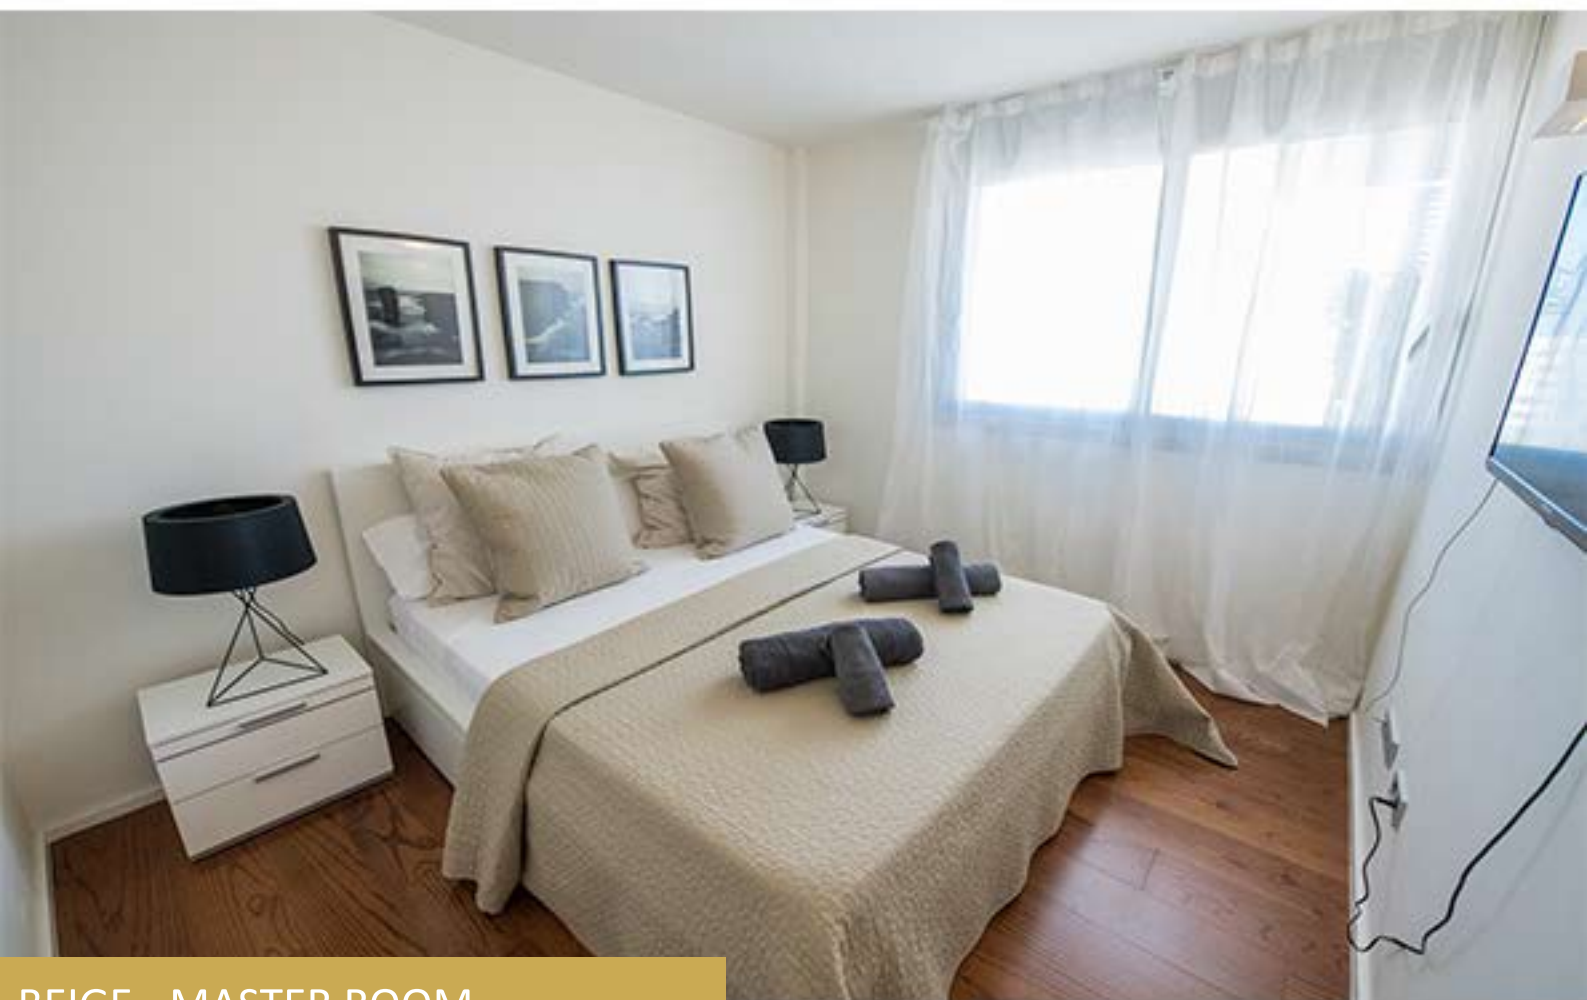

BEIGE APARTMENT

MARINA DE BOTAFOCH

IBIZA

2 Bedrooms

2 Bathrooms

Community Pool

PROPERTY FEATURES

- ✔ 2 Bedrooms
 - 1 King Size Bed
 - 2 Single Size Beds
- ✔ Large Living Room
 - 1 Sofa Chaise Longue + 1 Pouff bed
- ✔ 2 Bathrooms (1 en Suite)
- ✔ Upstairs Terrace with Jacuzzi
- ✔ Equipped Kitchen
- ✔ New building 85mq Apartment
- ✔ Covered Furnished Terrace
- ✔ Community Pool, Solarium Area
- ✔ Reception and Video Control
- ✔ Private Covered Parking
- ✔ Perfect for families and couple

Capacity 4+1 people

BEIGE APARTMENT

EQUIPMENT

Sheets and Bath Towels
Washer & Dryer Machine
Microwave and Oven
Air Conditioning
Fridge, Freezer
Coffee Machine
Internet Wi-fi
Jacuzzi Pool
Dishwasher
Plasma Tv
Hair Dryer

BEIGE - MASTER ROOM

MASTER ROOM

1 King Size Bed
Wardrobe
Bathroom en suite
(Sinks, Shower, Toilet)
Shower Jacuzzi with sauna

DISTANCES

Botafoch Marina Paseo: 400 mt
Casino', Lio, Cipriani, Pacha: 300 mt
Marina Lux District: 300 mt
Ushuaia, Hi, Hard Rock: 10 km
Taxi, Bus Stop: 100 mt
Supermarket : 150 mt