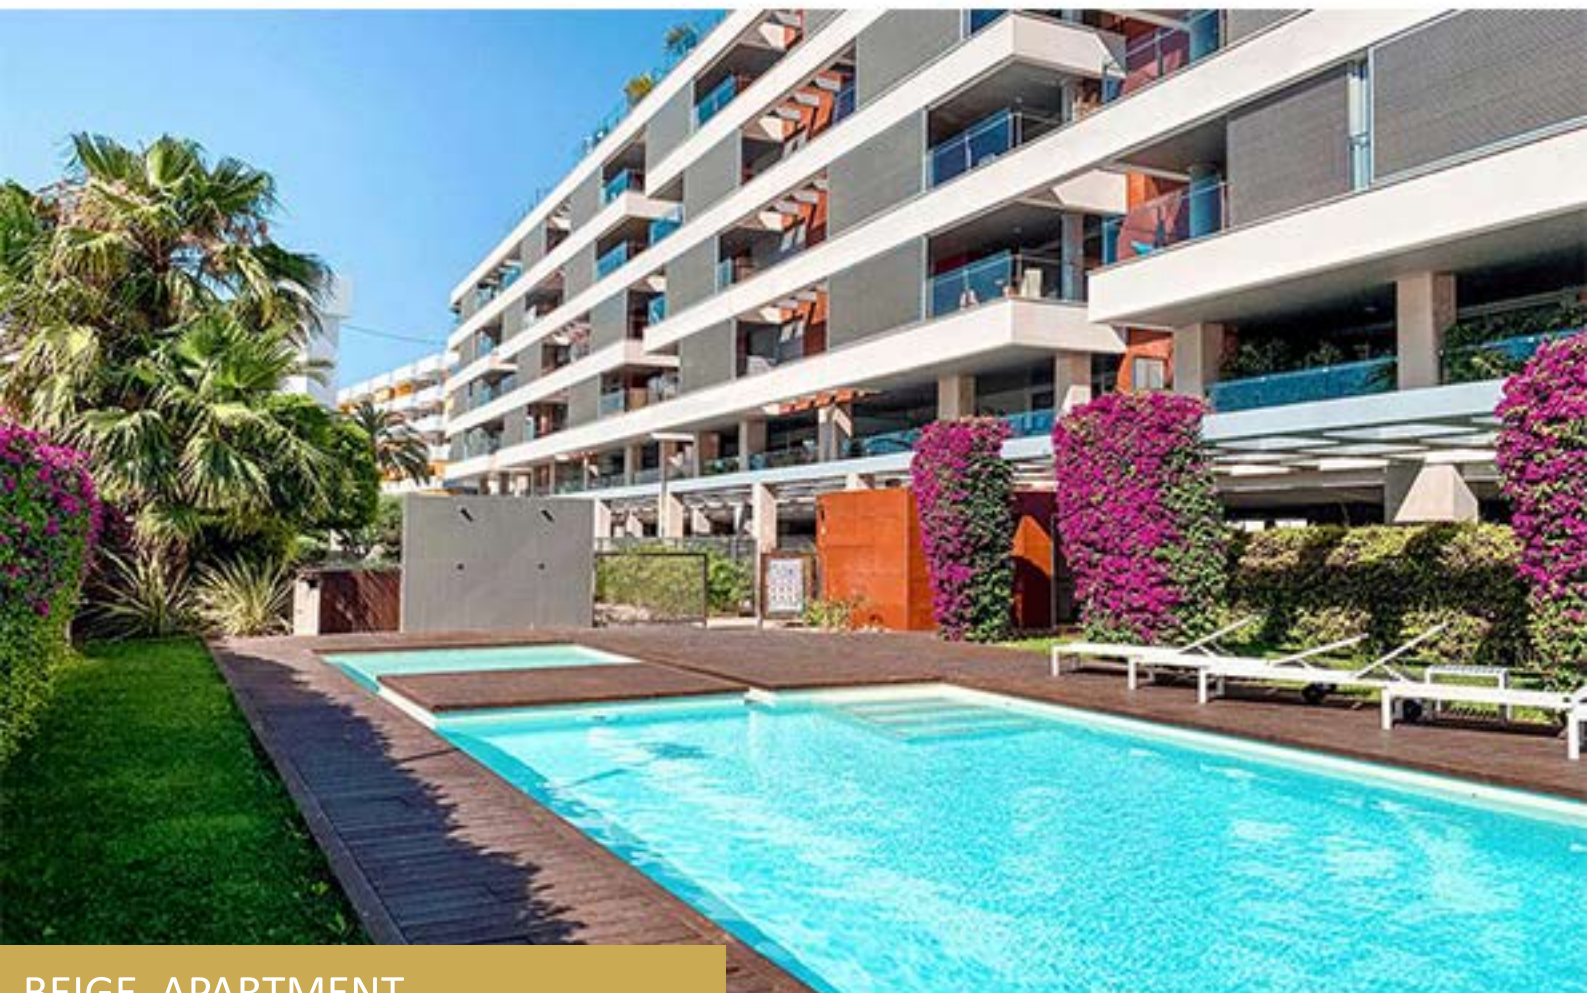

BEIGE APARTMENT