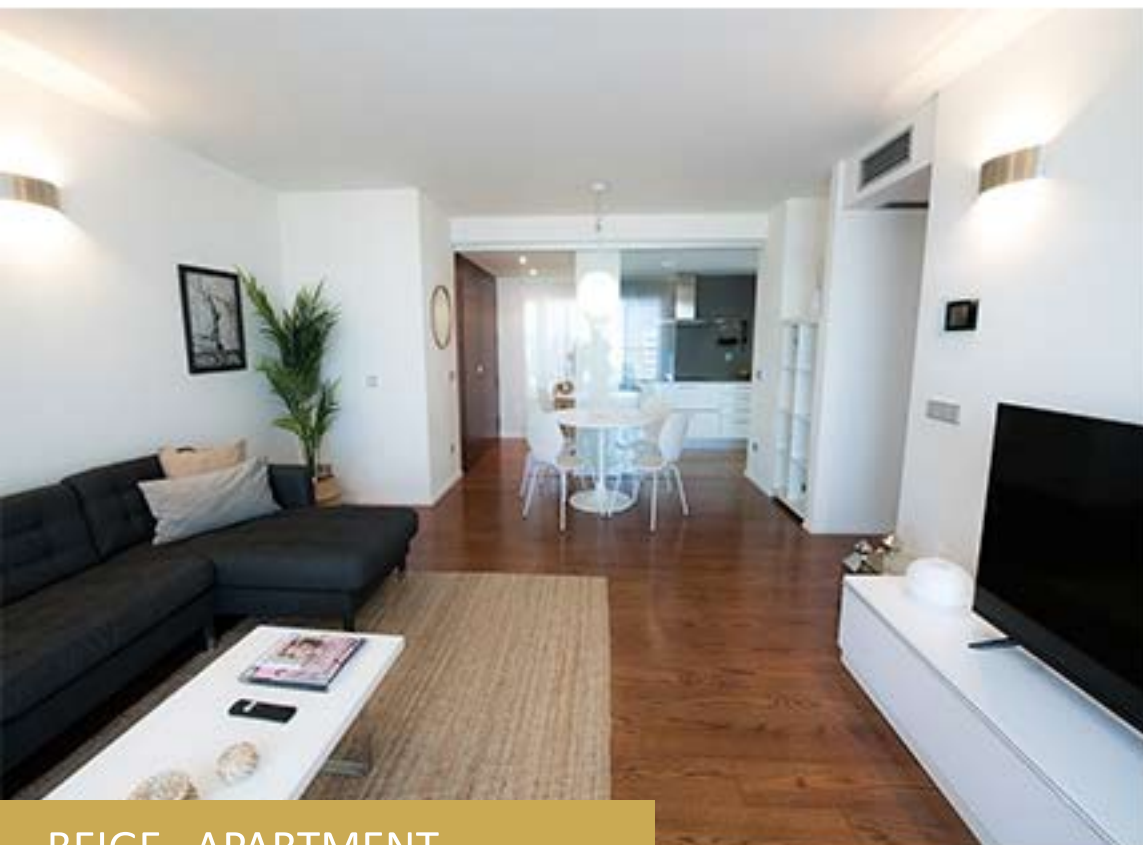

BEIGE APARTMENT

MARINA DE BOTAFOCH

IBIZA

2 Bedrooms

2 Bathrooms

Community Pool

PROPERTY FEATURES

- ✔ 2 Bedrooms
 - 1 King Size Bed
 - 2 Single Size Beds
- ✔ Large Living Room
 - 1 Sofa Chaise Longue + 1 Pouff bed
- ✔ 2 Bathrooms (1 en Suite)
- ✔ Upstairs Terrace with Jacuzzi
- ✔ Equipped Kitchen
- ✔ New building 85mq Apartment
- ✔ Covered Furnished Terrace
- ✔ Community Pool, Solarium Area
- ✔ Reception and Video Control
- ✔ Private Covered Parking
- ✔ Perfect for families and couple

Capacity 4+1 people

BEIGE APARTMENT

EQUIPMENT

Sheets and Bath Towels
Washer & Dryer Machine
Microwave and Oven
Air Conditioning
Fridge, Freezer
Coffee Machine
Internet Wi-fi
Jacuzzi Pool
Dishwasher
Plasma Tv
Hair Dryer

BEIGE - MASTER ROOM

MASTER ROOM

1 King Size Bed
Wardrobe
Bathroom en suite
(Sinks, Shower, Toilet)
Shower Jacuzzi with sauna

DISTANCES

Botafoch Marina Paseo: 400 mt
Casino', Lio, Cipriani, Pacha: 300 mt
Marina Lux District: 300 mt
Ushuaia, Hi, Hard Rock: 10 km
Taxi, Bus Stop: 100 mt
Supermarket : 150 mt